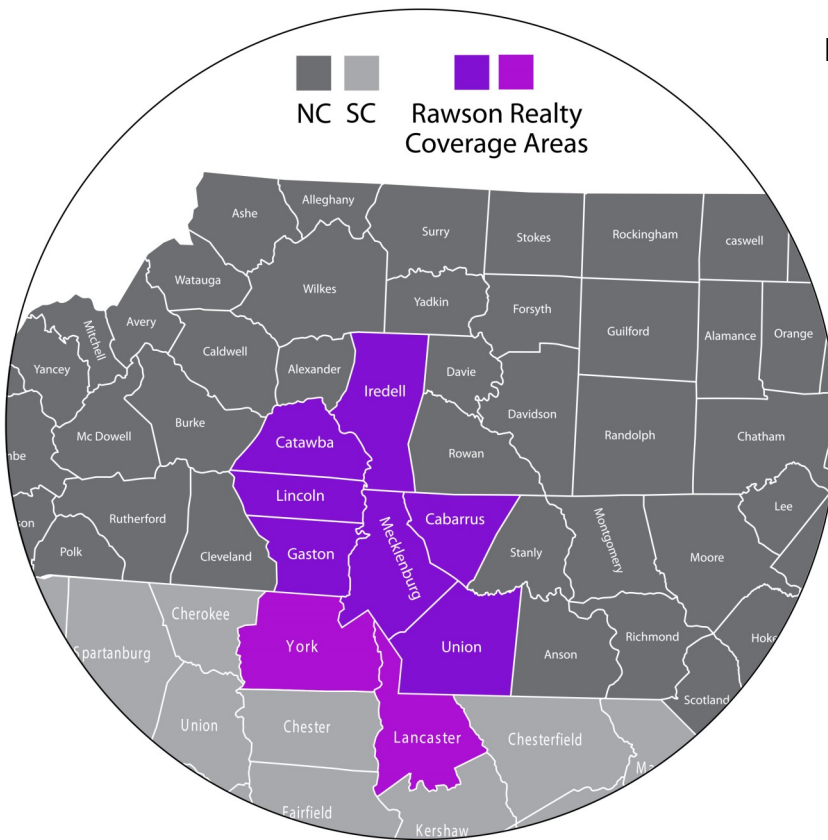

Charlotte Geographical Coverage Area

Mecklenburg County, NC

Charlotte Proper
Mint Hill/Matthews
Pineville (South)
Huntersville/Cornelius/Davidson (North)

Iredell County, NC

Lake Norman
Mooresville
Statesville

Lincoln & Catawba County, NC

Lake Norman
Lincolnton
Denver

Cabarrus County, NC

Concord
Harrisburg

Union County, NC

Indian Trail
Monroe
Stallings
Waxhaw
Weddington

Gaston County, NC

Belmont
Gastonia
Mt. Holly

York & Lancaster County, SC

Fort Mill
Lake Wylie
Rock Hill
Tega Cay

Charlotte, North Carolina's
Premier Independent Relocation
Agency

1433 Heather Lane, Suite B
Charlotte, NC 28209

"Large enough to serve you.....small enough to know you!"